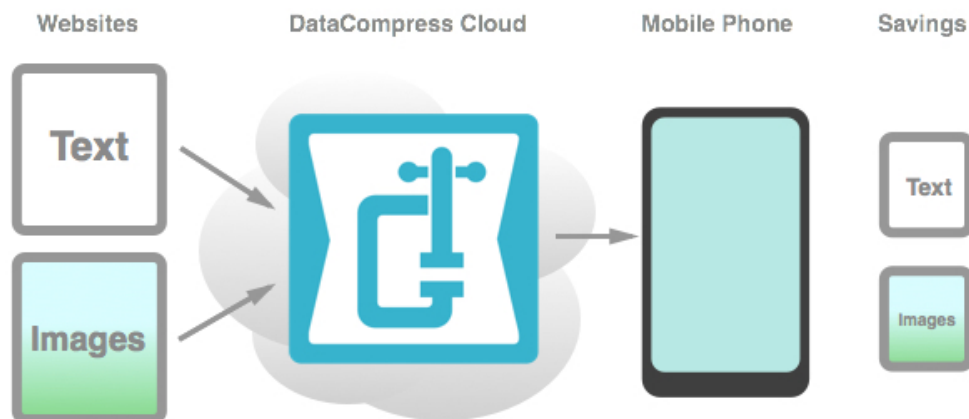

DataCompress – the data savings application from Private Communications Corporation | www.datacompress.com

About DataCompress

- Compresses data in the cloud, before it is sent to the device.
- Uses our world-wide server network.
- Reduces risk of overage charges.
- Allows some consumers to lower their data plans.

What it does

- Images compress best – often 60-80%.
- Text, including HTML, is less – around 40%.
- Automatic activation: Let us do the work for you. Select and we will automatically protect you.
- Ad blocking: Turn on and we will clear your mobile device of obtrusive ads.
- Select the compression level that works best for you:
  - Medium: Our recommended setting. You will get great savings and not notice the difference in compression.
  - High: Increase your savings will only slight image quality impact.
  - Max: Recommended when you want maximum data savings.

How it works

Sample Results

Compression:	Off	Medium			High			Max		
	Avg.	Avg.	MB Diff.	% Inc./Dec.	Avg.	MB Diff.	% Inc./Dec.	Avg.	MB Diff.	% Inc./Dec.
cnn.com	1.50	1.40	-0.10	-7%	1.03	-0.47	-31%	0.60	-0.90	-60%
espn.go.com	2.37	1.40	-0.97	-41%	1.17	-1.20	-51%	0.98	-1.39	-59%
ebay.com	2.77	2.23	-0.53	-19%	1.93	-0.83	-30%	1.02	-1.74	-63%
amazon.com	3.33	2.63	-0.70	-21%	1.77	-1.57	-47%	0.93	-2.40	-72%
dailymail.co.uk	9.50	4.63	-4.87	-51%	3.63	-5.87	-62%	2.93	-6.57	-69%
bleacherreport.com	16.77	8.23	-8.54	-51%	3.57	-13.20	-79%	1.83	-14.94	-89%
wsj.com	6.53	4.4	-2.13	-33%	3.3	-3.23	-49%	2.87	-3.66	-56%
tripadvisor.com	1.87	0.71	-1.16	-62%	0.75	-1.12	-60%	0.64	-1.23	-66%
washingtonpost.com	2.50	0.62	-1.88	-75%	0.61	-1.89	-76%	0.61	-1.89	-76%
webmd.com	2.20	1.7	-0.5	-23%	0.48	-1.72	-78%	0.74	-1.46	-66%
Totals	4.93	2.80	-2.138	-38%	1.82	-3.11	-56%	1.32	-3.62	-68%